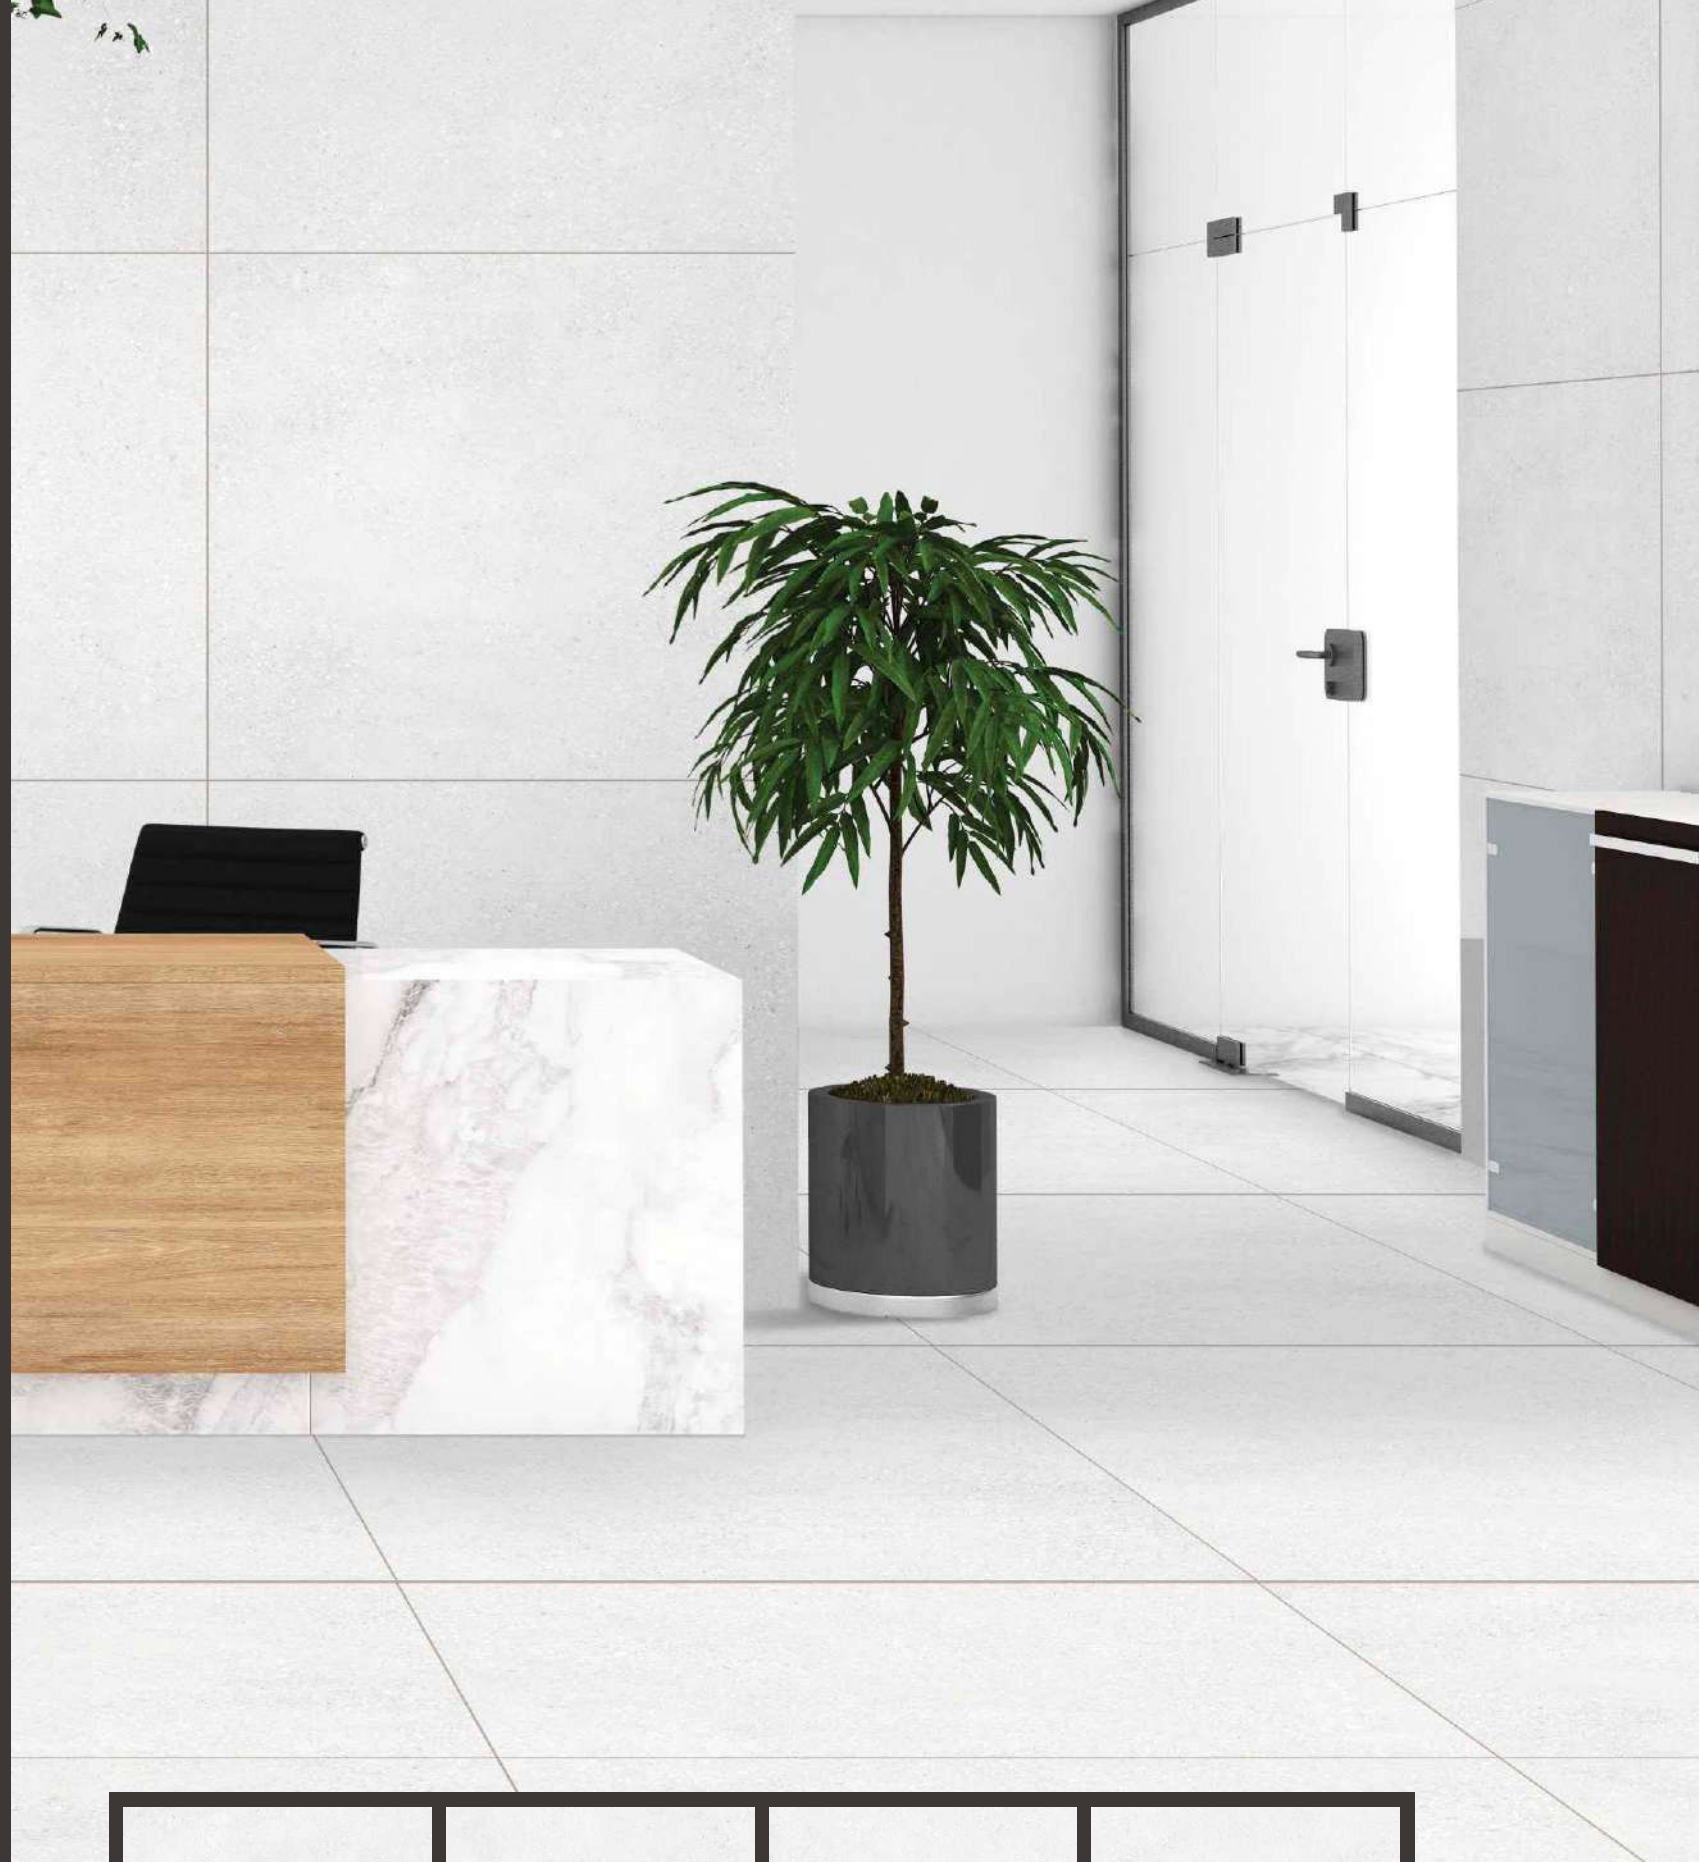

Matt
Collection

**SEASTONE
BIANCO**

1200x1200mm

Matt
Surface

4

Randoms