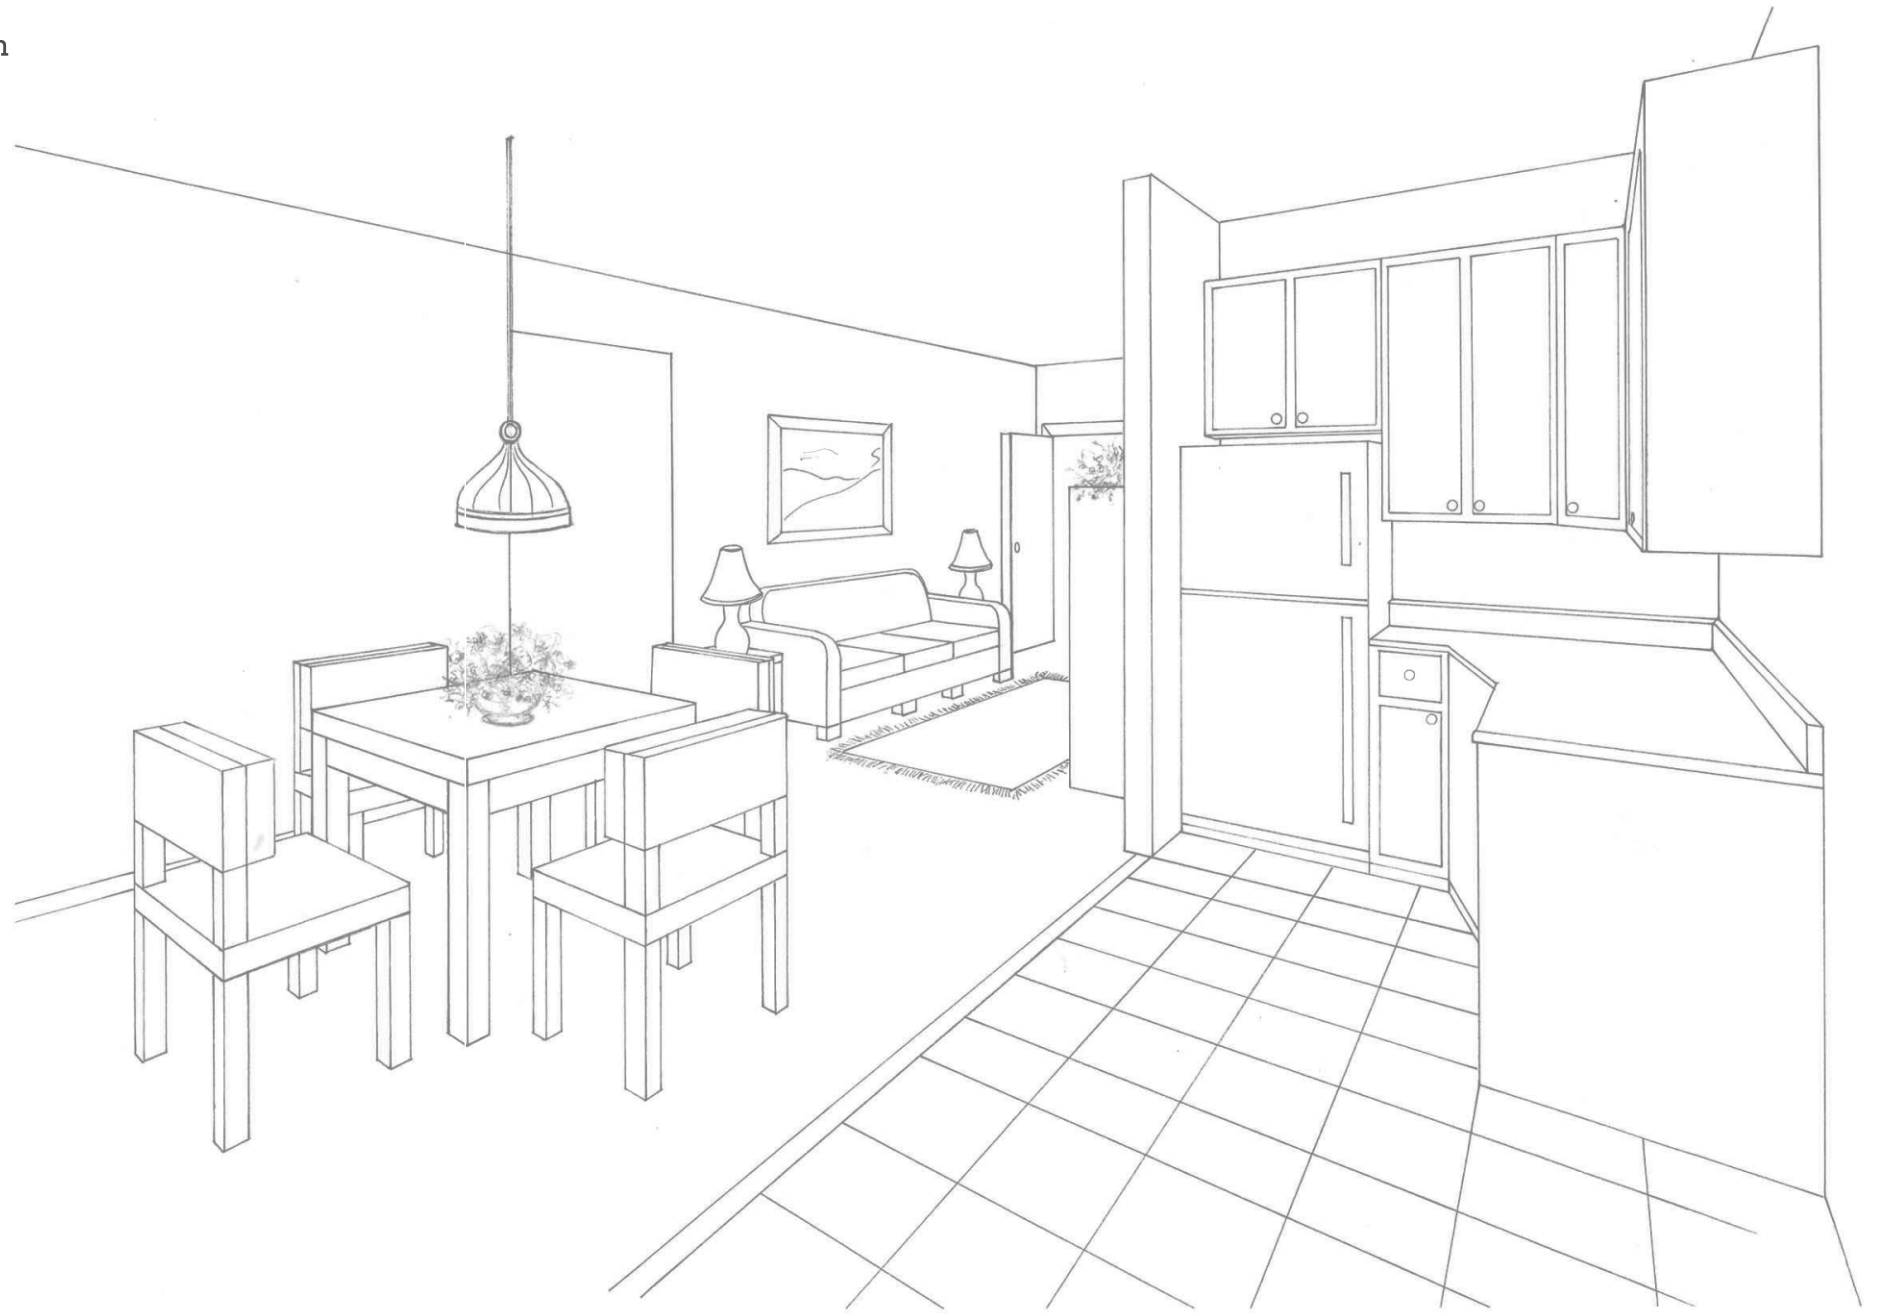

Matt
Surface

**FLAKE
OFF WHITE**

3 Randoms

1200x1200mm

Matt
Surface

Matt
Collection

**SEASTONE
BIANCO**

1200x1200mm